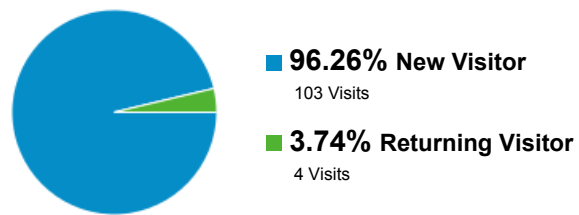

Audience Overview

% of visits: 100.00%

Overview

103 people visited this site

- Visits: 107
- Unique Visitors: 103
- Pageviews: 149
- Pages / Visit: 1.39
- Avg. Visit Duration: 00:00:30
- Bounce Rate: 78.50%
- % New Visits: 96.26%